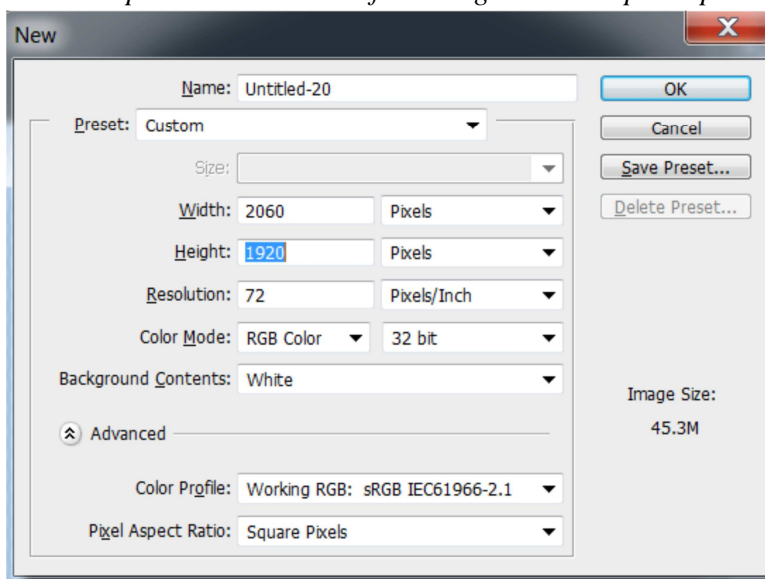

Poster Guidelines: Image Editing Program

If you create your poster in an image editing program such as Photoshop, Illustrator or Corel, the dimensions of the canvas need to be:

Single or Multi Panel		Double Panel	
Height	Width	Height	Width
1920 pixels	1080 pixels	1920 pixels	2060 pixels

For example, this is how to set it up in Photoshop:

Photoshop New File window for a single or multi panel poster

Photoshop New File window for a double panel poster