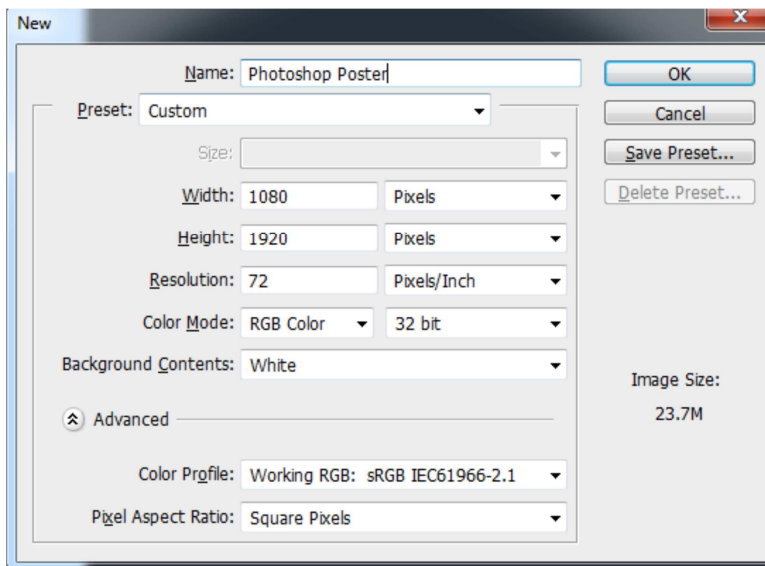

Poster Guidelines: Image Editing Program

If you create your poster in an image editing program such as Photoshop, Illustrator or Corel, the dimensions of the canvas need to be:

Single or Multi Panel		Double Panel	
Height	Width	Height	Width
1920 pixels	1080 pixels	1920 pixels	2060 pixels

For example, this is how to set it up in Photoshop:

Photoshop New File window for a single or multi panel poster

Photoshop New File window for a double panel poster